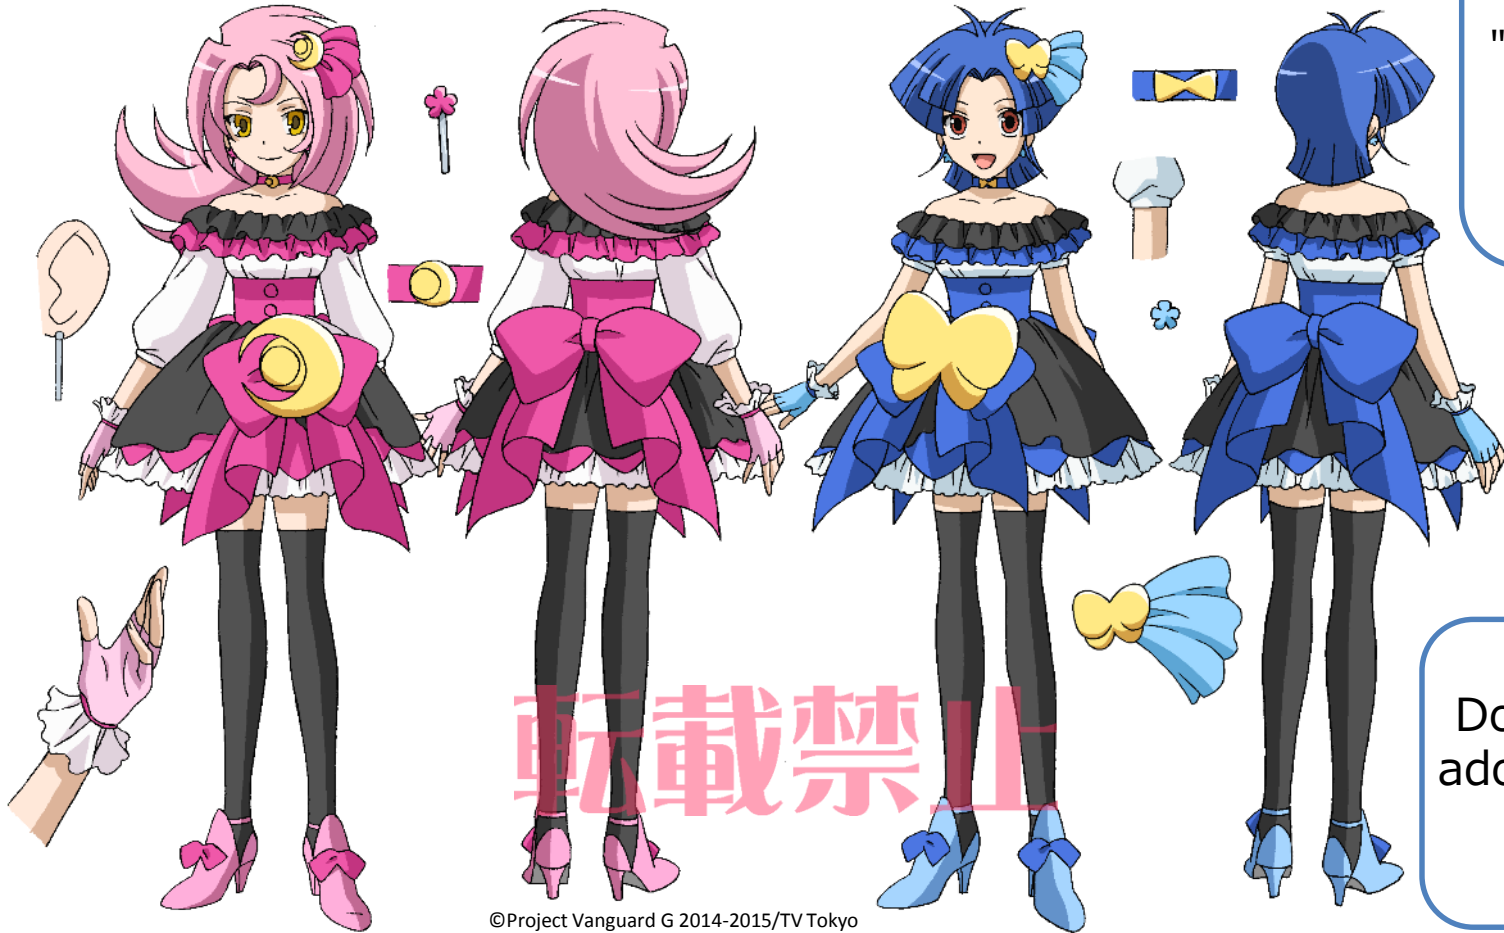

Episode 5: Rummy Labyrinth

転載禁止

©Project Vanguard G 2014-2015/TV Tokyo

Stay tuned for more activities by "Rummy Labyrinth" as the official G Quest image characters!

Don't the girls look adorable and cute in this costume?

December 18, 2015
On Sale!

RALLYING CALL OF THE
INTERSPECTRAL DRAGON
TRIAL DECK 06 GEAR CHRONICLE
CARDFIGHT!! VANGUARD G

History-maker Dragon

A grade 2 unit with the “Time Leap” ability.

When you have GB1 and attack the opponent’s vanguard, you can “Time Leap” another unit.