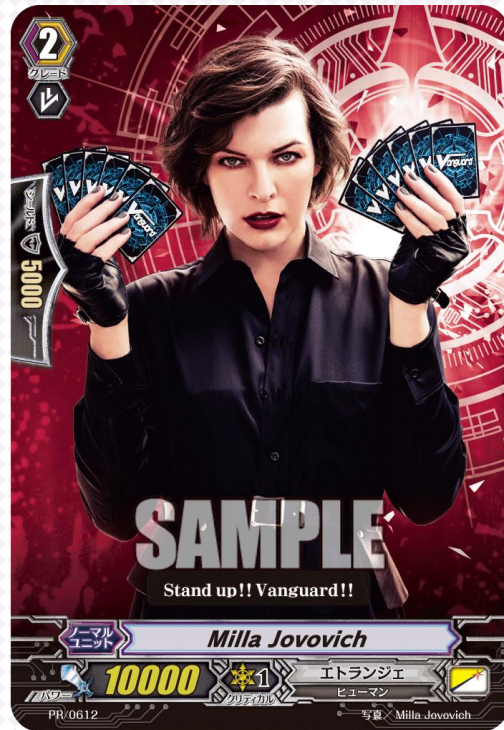

7th May(Sun) 「Milla Jovovich」