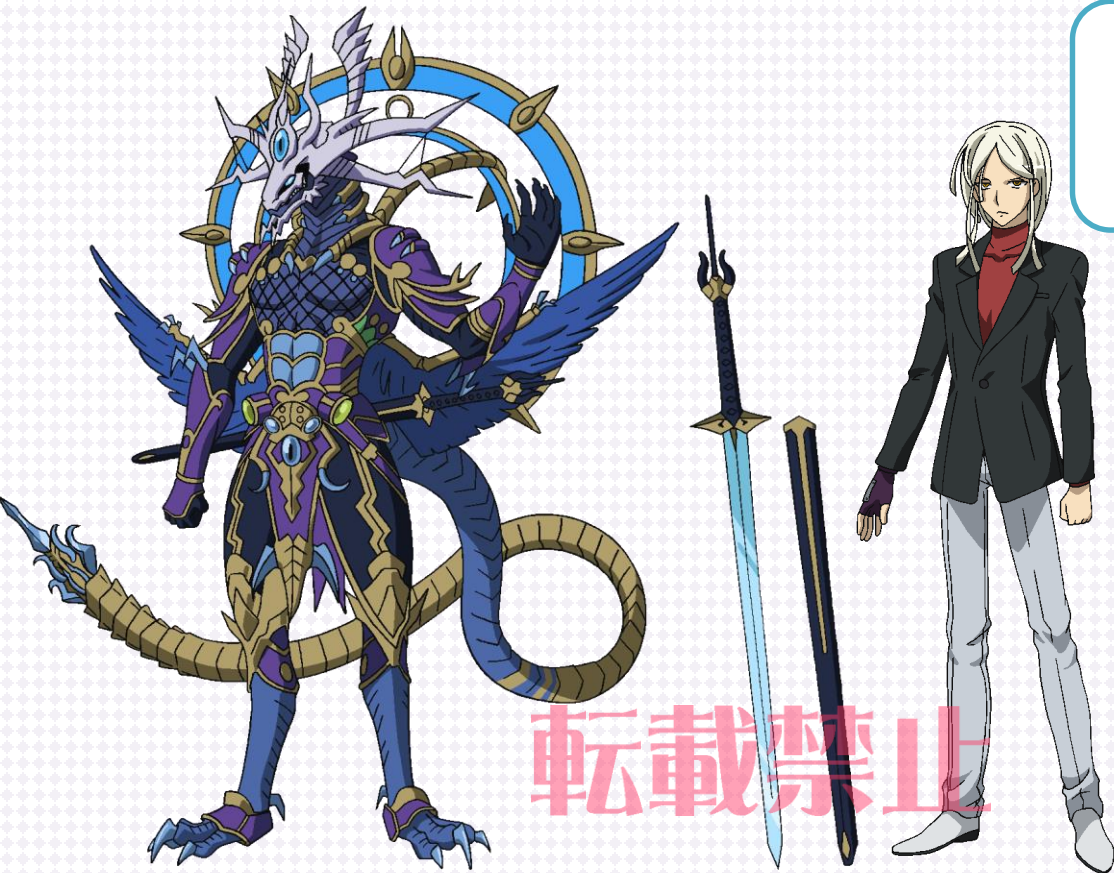

Episode 32
Cardfight!! Vanguard **NEXT**
Weekly Bites

TURN 32: Evil Eye Sovereign

Introducing Kazumi Onimaru and "Demon Stealth Dragon, Shiranui "Oboro"" who possess the dominate ability!

He was disappointed in the weakness of humans after the death of Miguel...!
Just why did Shiranui take over Kazumi's body and came to Earth...?

TURN 32: Evil Eye Sovereign

DAISUKI: <http://www.daisuki.net/>

Crunchyroll: <http://www.crunchyroll.com/>

YouTube: <http://www.youtube.com/CARDFIGHTVanguard>

CARDFIGHT!! VANGUARD G
**FIGHTERS
COLLECTION**

Hot-stamped!!

Stealth Dragon, Madoi

- Forerunner
- When a dominated unit attacks,
by putting it into your soul,
→ draw a card,
and a rear-guard gets Power+3000!!

Stealth Dragon, Tenrei

- "Shiranui" gets your opponent's vanguards' card names, clans, races, and nations!!
- When it attacks or boosts, if the attack hits, → Your opponent discards a card from his or her hand!!