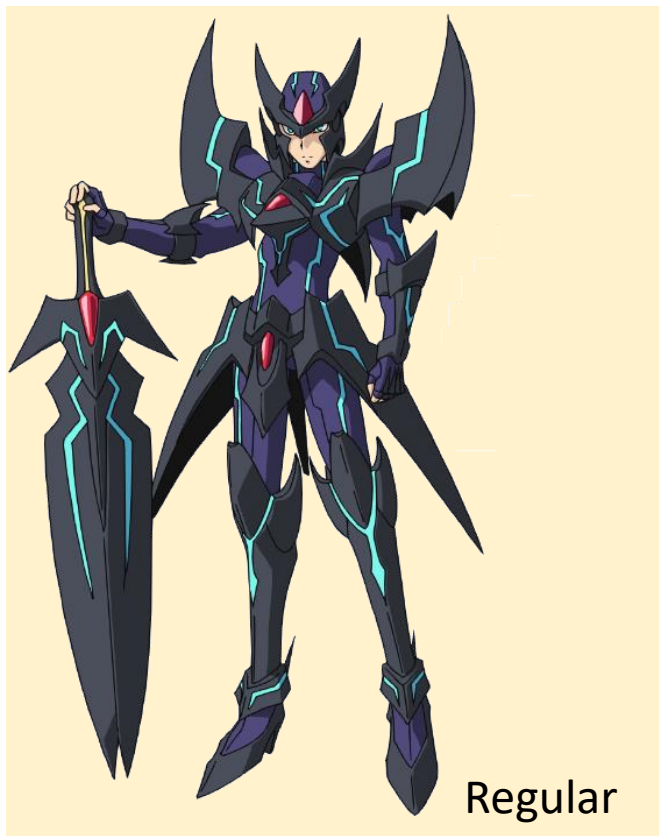

Let's peek at some of the scenes!

# Sneak Peek on the anime: Character Settings

Image 17, Ren from team AL4 fights for the first time!  
Here are the character settings for him riding as "Blaster Dark"!

# Sneak Peek on the anime: Professional Wrestler Togi Makabe!!

Togi Makabe will finally make appearance in Image 17, “A Jet Black Knight!! Blaster Dark”, premiering this weekend!

Togi Makabe  
Japanese professional wrestler, performing for New Japan Professional Wrestling (NJPW).  
Known for being a dessert maniac.