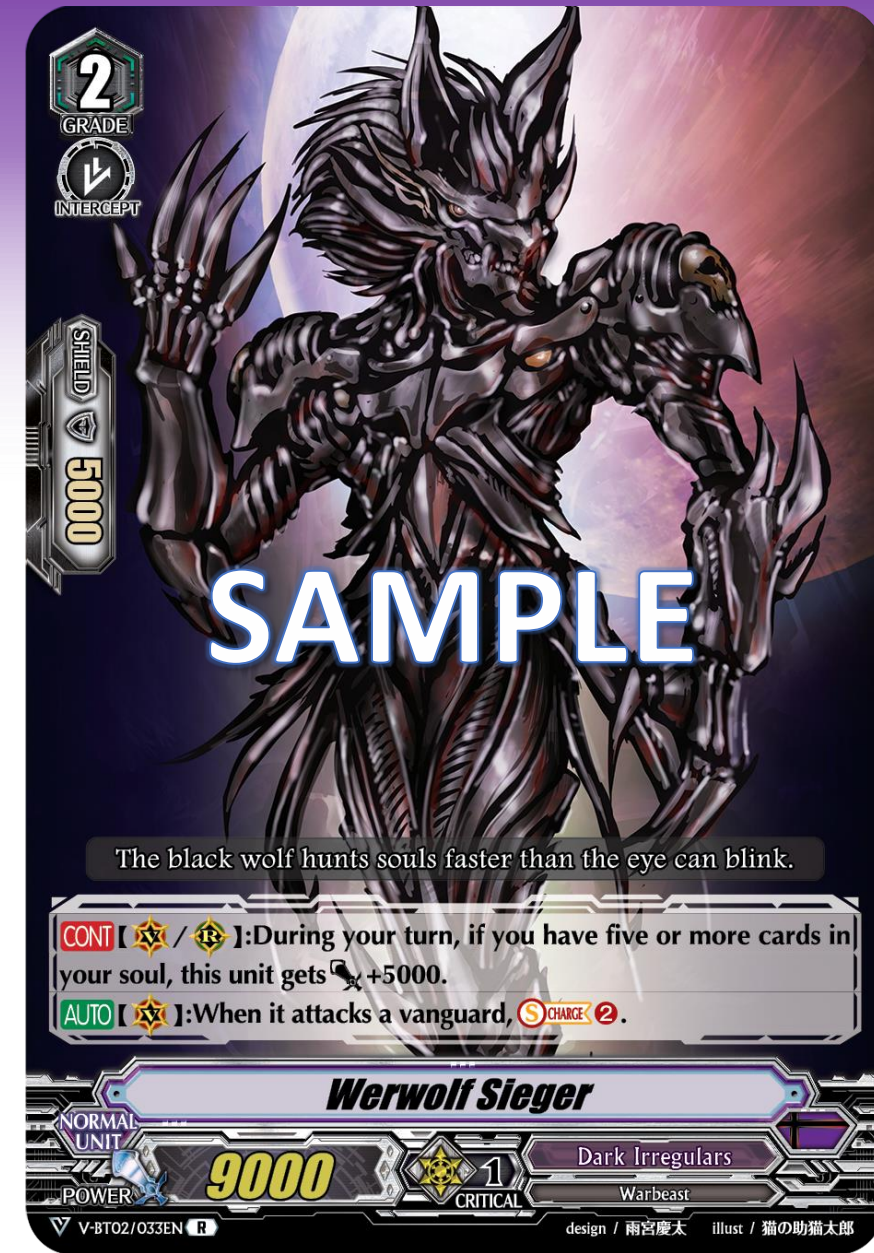

Werwolf Sieger

If you have 5 or more cards in soul, it gets power +5000!
When it attacks a vanguard, soul charge 2.