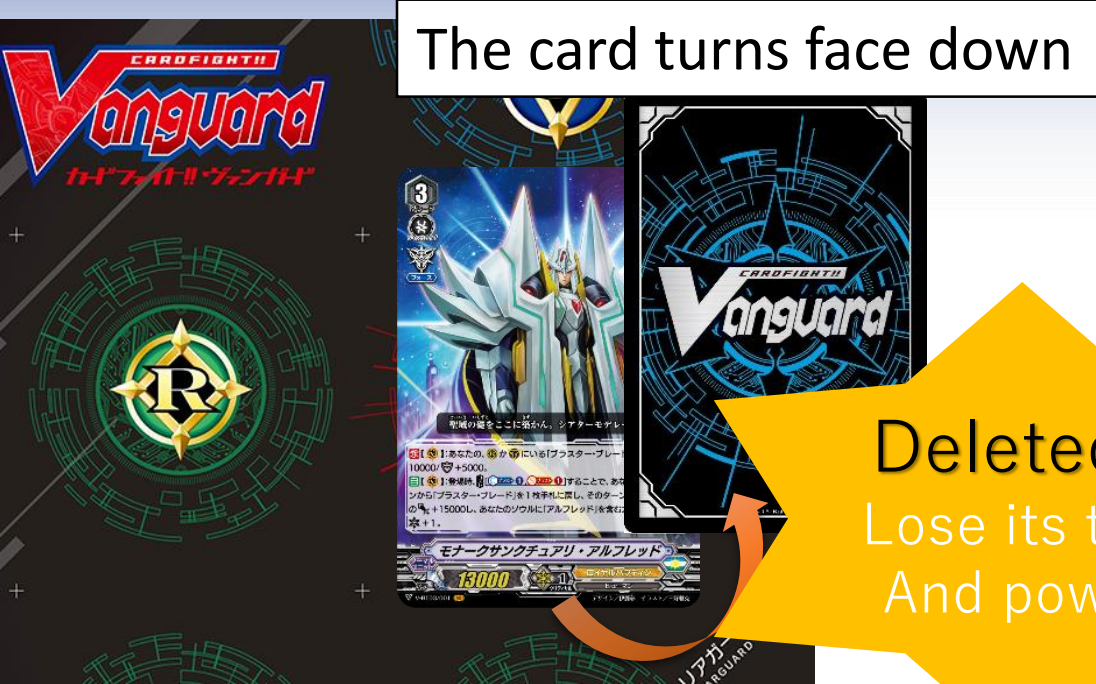

About “Delete”

Being “Deleted”,
The unit can still attack!
Its power will be 0 and it loses its text!
Its grade and card name remains.

1. Ways to turn a “Deleted” card face up
2. At the end of its owner’s turn
   - Rode upon
   - Ability of cards