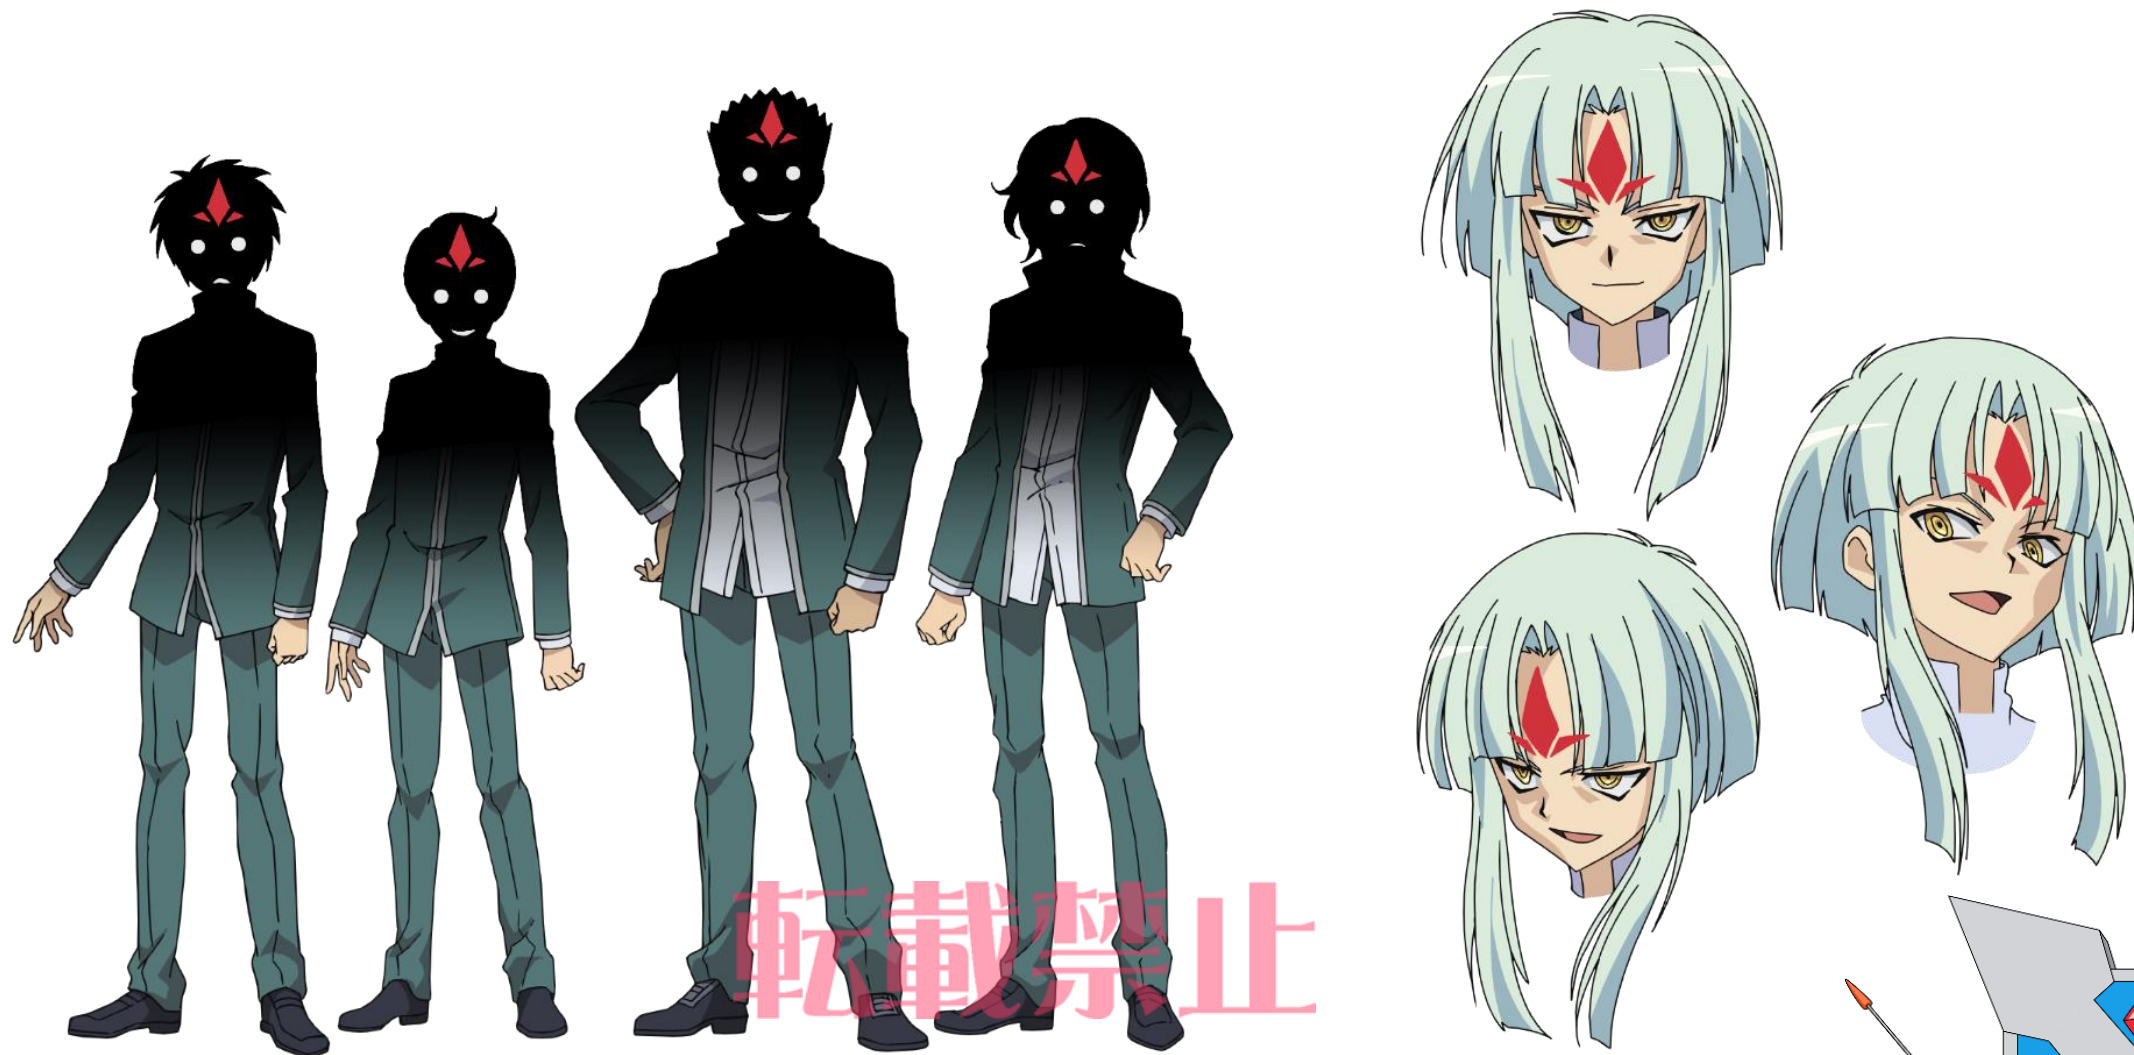

CF club returns to their peaceful daily routine after the exchange with Fukuhara.

“Takuto Tatsunagi”, the “Concert Master” and chairman of the Tatsunagi Foundation, reveals a shocking fact to ULTRARARE.

Let’s peek at some of the scenes!

Sneak Peek! Character Settings!

転載禁止

Here're the character settings for Takuto Tatsunagi and Nome Tatsunagi!

Sneak Peek! Character Settings!

Uniform

And new character settings for ULTRARARE!

Sneak Peek! Coming up in the new episodes...!

Revealing a bit more of the character settings...!

TRIAL DECK 07

KOUJI IBUKI

Ferment Deletor, Gaen

- Retire and discard a card from hand
 - Draw 1 card,
 - Bind a grade 1 or lower rear-guard face down!

TRIAL DECK 07 KOUJI IBUKI

Docking Deletor, Greion

- Delete your opponent's Vanguard!!
- When its attack hits, bind an opponent's rear-guard face down!

About “Delete”

Being “Deleted”,
The unit can still attack!
Its power will be 0 and it loses its text!
Its grade and card name remains.